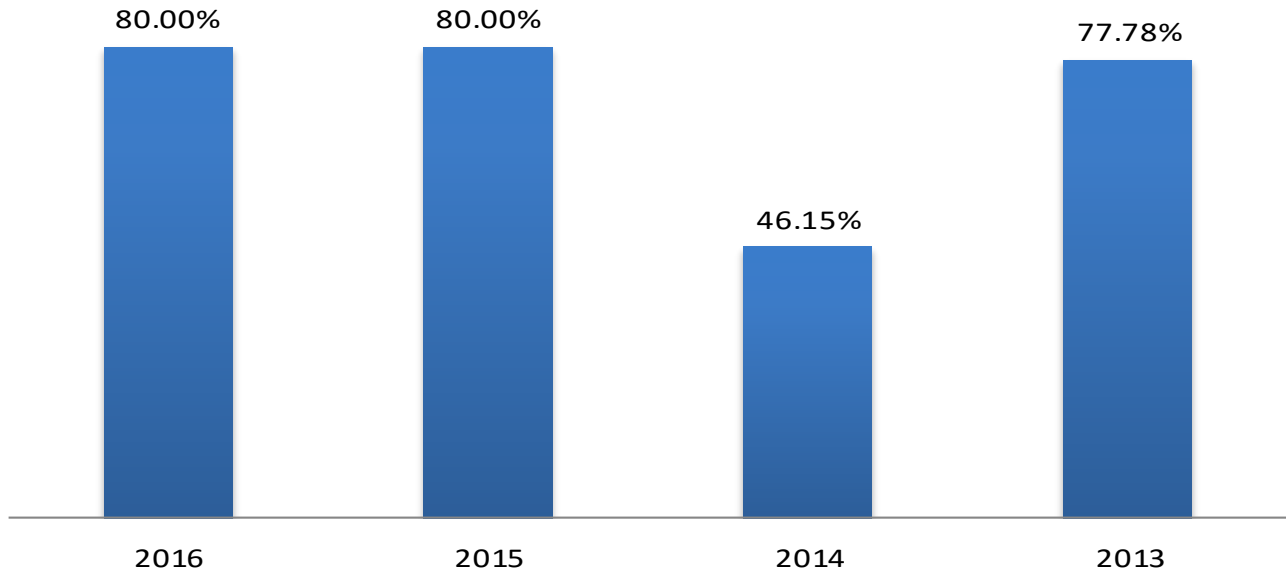

Annual Bluebird Nesting Success Rate

■ Nesting success rate