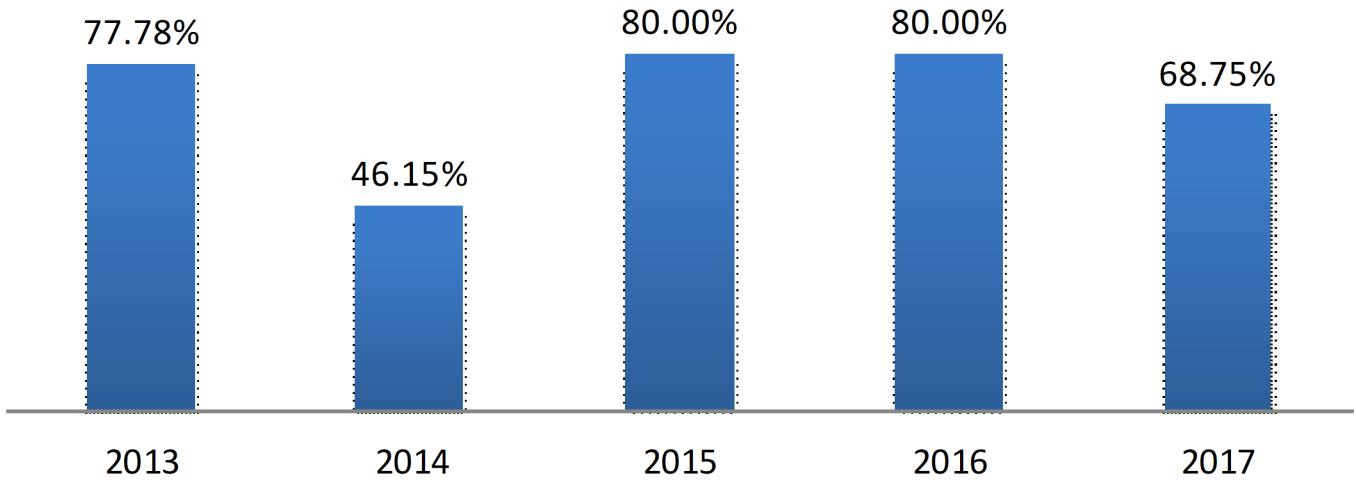

Annual Bluebird Nesting Success Rate

■ Nesting success rate