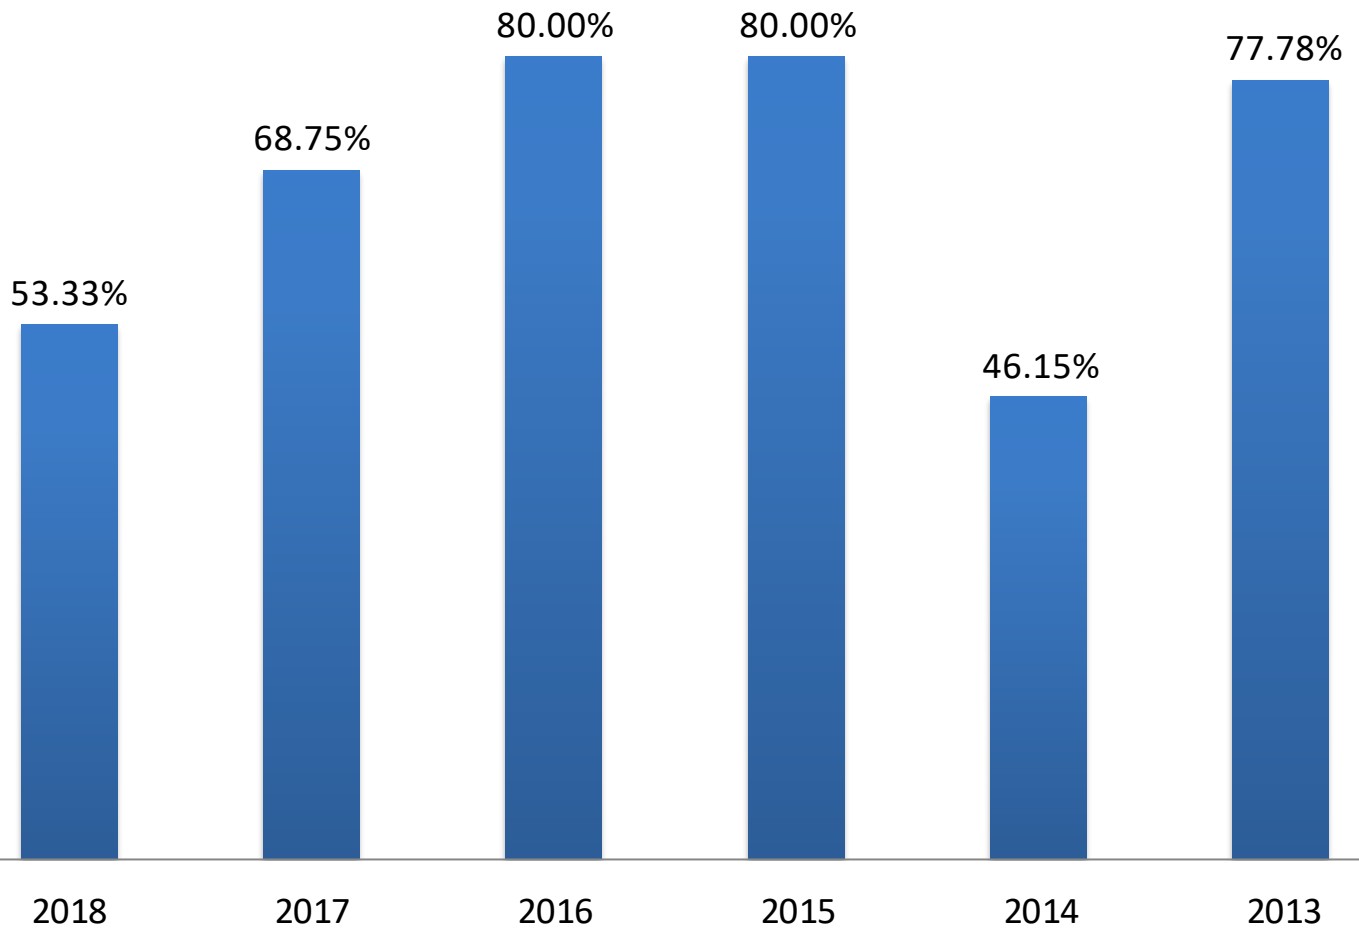

The Clarence Bluebird Trail

2018 Year End Stats

16	39	89	128	118
Total Nest Sites	Total Nest Attempts	Total Eggs	Total Young	Total Fledglings

Species Stats

Species	Total # of nest attempts	Total # of eggs	Total # of nestlings	Total # of fledglings	Nest attempts with at least one fledgling	Nesting success rate
Eastern Bluebird	15	49	34	30	8	53.33%
Tree Swallow	6	19	15	14	3	30.00%
House Wren	10	19	15	15	3	30.00%
Black-capped Chickadee	1	1	0	0	0	0.00%
<i>House Sparrow</i>	7	1	0	0	0	0.00%

Site Visits

Location	Visits	Visits 2017
Beeman Creek	15	27
Bike Path	25	31
Memorial Park	23	27
Peanut Line	16	27

Annual Bluebird Nesting Success Rate

■ Nesting success rate

Annual Bluebird Nesting Data

■ 2018 ■ 2017 ■ 2016 ■ 2015 ■ 2014 ■ 2013