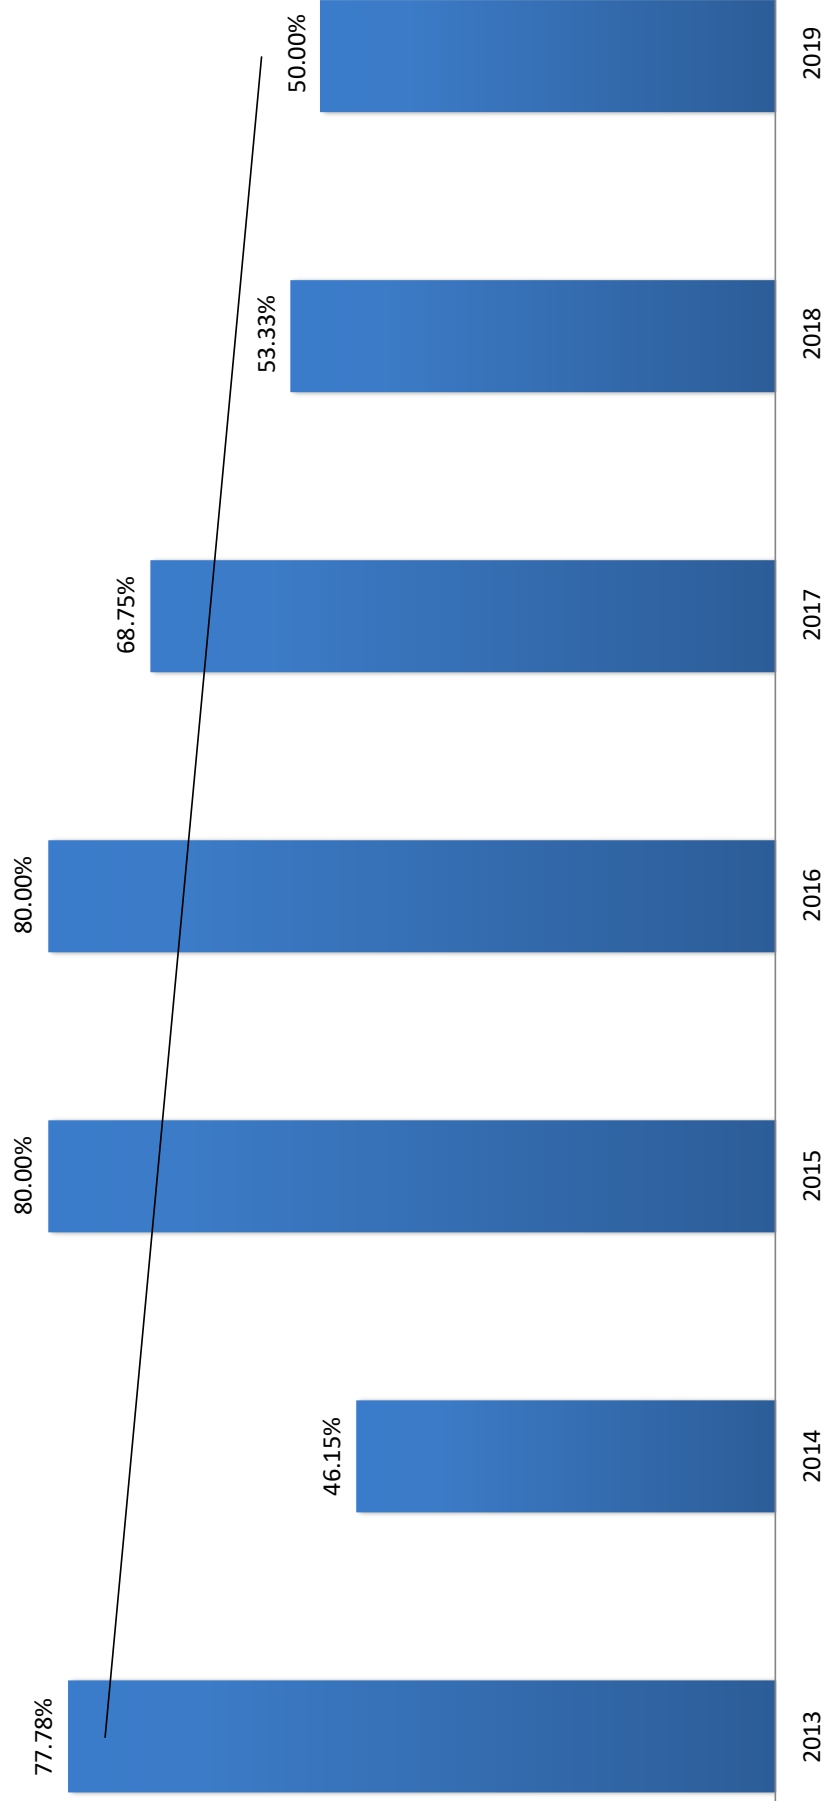

The Len Anderson Memorial Bluebird Trail

2019 Year End Stats

16	57	122	83	60
Total Nest Sites	Total Nest Attempts	Total Eggs	Total Young	Total Fledglings

Species Stats

Species	Total # of nest attempts	Total # of eggs	Total # of nestlings	Total # of fledglings	Nest attempts with at least one fledgling	Nesting success rate
Eastern Bluebird	16	56	37	28	8	50.00%
Tree Swallow	4	13	7	7	2	50.00%
House Wren	13	44	27	21	5	38.46%
Black-capped Chickadee	0	0	0	0	0	0.00%
<i>House Sparrow</i>	10	3	0	0	0	0.00%

Site Visits

Location	Visits	Visits 2018
Beeman Creek	20	15
Bike Path	35	25
Memorial Park	17	23
Peanut Line	17	16

Annual Bluebird Nesting Success Rate

■ Nesting success rate

Annual Bluebird Nesting Success Rate

■ Nesting success rate — Linear (Nesting success rate)

Annual Bluebird Nesting Data

■ 2013 ■ 2014 ■ 2015 ■ 2016 ■ 2017 ■ 2018 ■ 2019

Annual Bluebird Nesting Data

Visits To Nestboxes Per Year