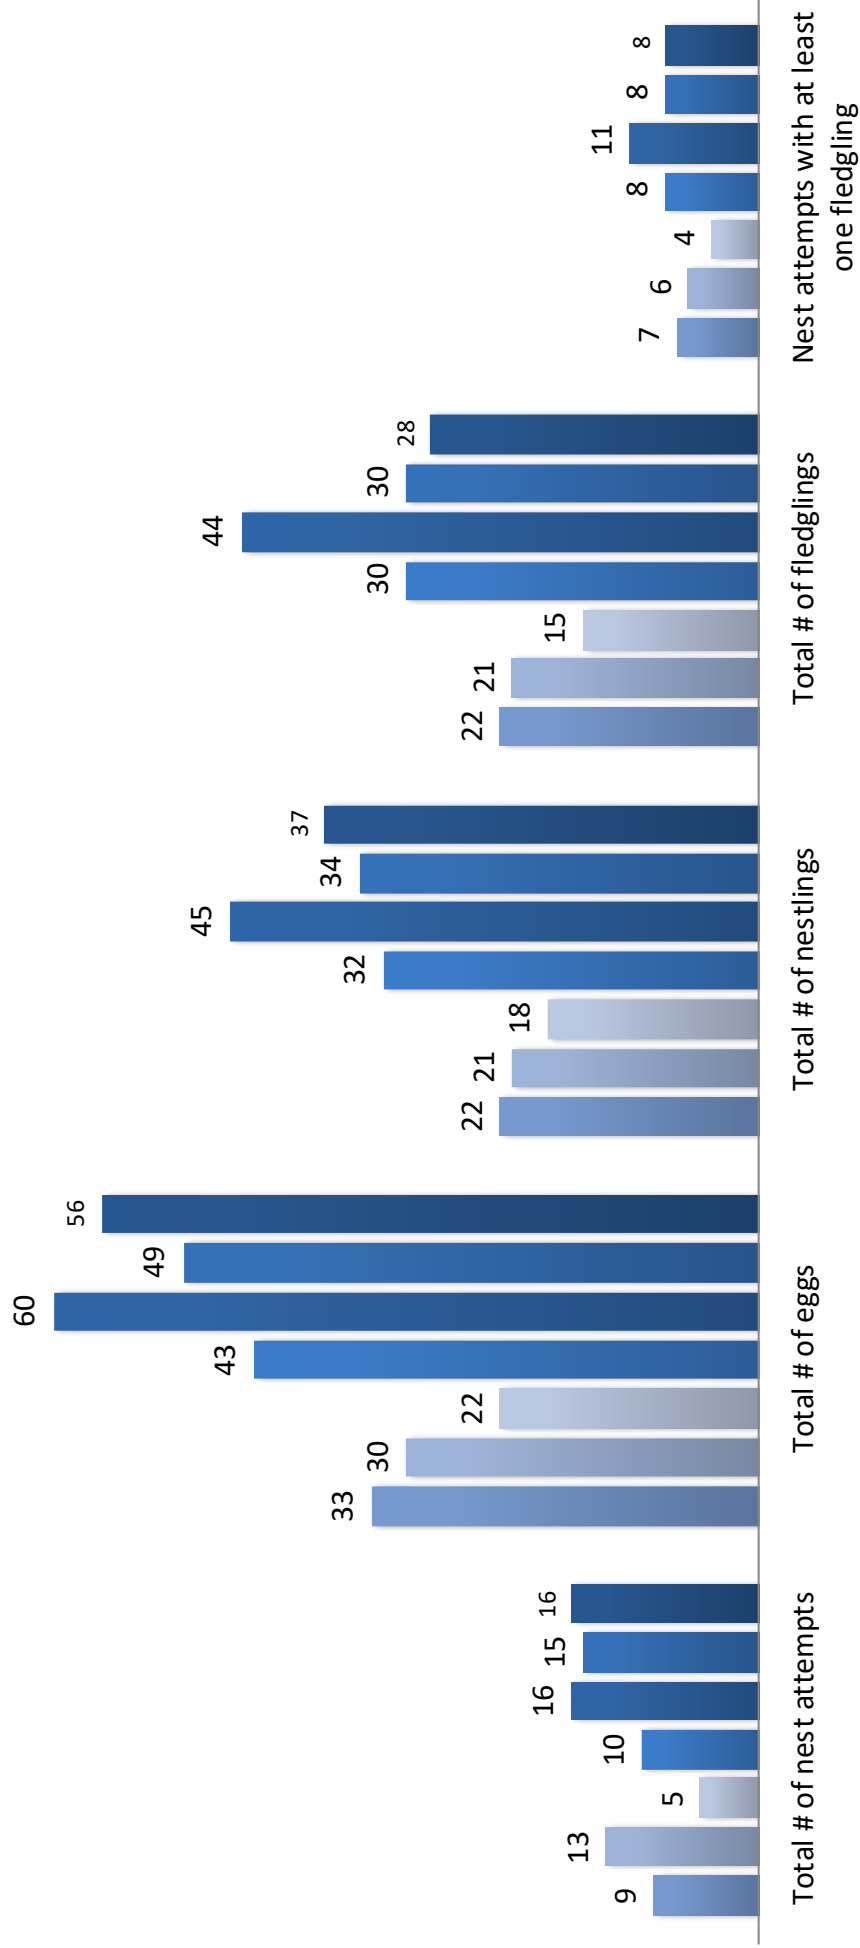

The Len Anderson Memorial Bluebird Trail

2019 Year End Stats

16	57	122	83	60
Total Nest Sites	Total Nest Attempts	Total Eggs	Total Young	Total Fledglings

Species Stats

Species	Total # of nest attempts	Total # of eggs	Total # of nestlings	Total # of fledglings	Nest attempts with at least one fledgling	Nesting success rate
Eastern Bluebird	16	56	37	28	8	50.00%
Tree Swallow	4	13	7	7	2	50.00%
House Wren	13	44	27	21	5	38.46%
Black-capped Chickadee	0	0	0	0	0	0.00%
<i>House Sparrow</i>	10	3	0	0	0	0.00%

Site Visits

Location	Visits	Visits 2018
Beeman Creek	20	15
Bike Path	35	25
Memorial Park	17	23
Peanut Line	17	16

Annual Bluebird Nesting Success Rate

■ Nesting success rate

Annual Bluebird Nesting Success Rate

■ Nesting success rate — Linear (Nesting success rate)

Annual Bluebird Nesting Data

■ 2013 ■ 2014 ■ 2015 ■ 2016 ■ 2017 ■ 2018 ■ 2019

Annual Bluebird Nesting Data

Visits To Nestboxes Per Year