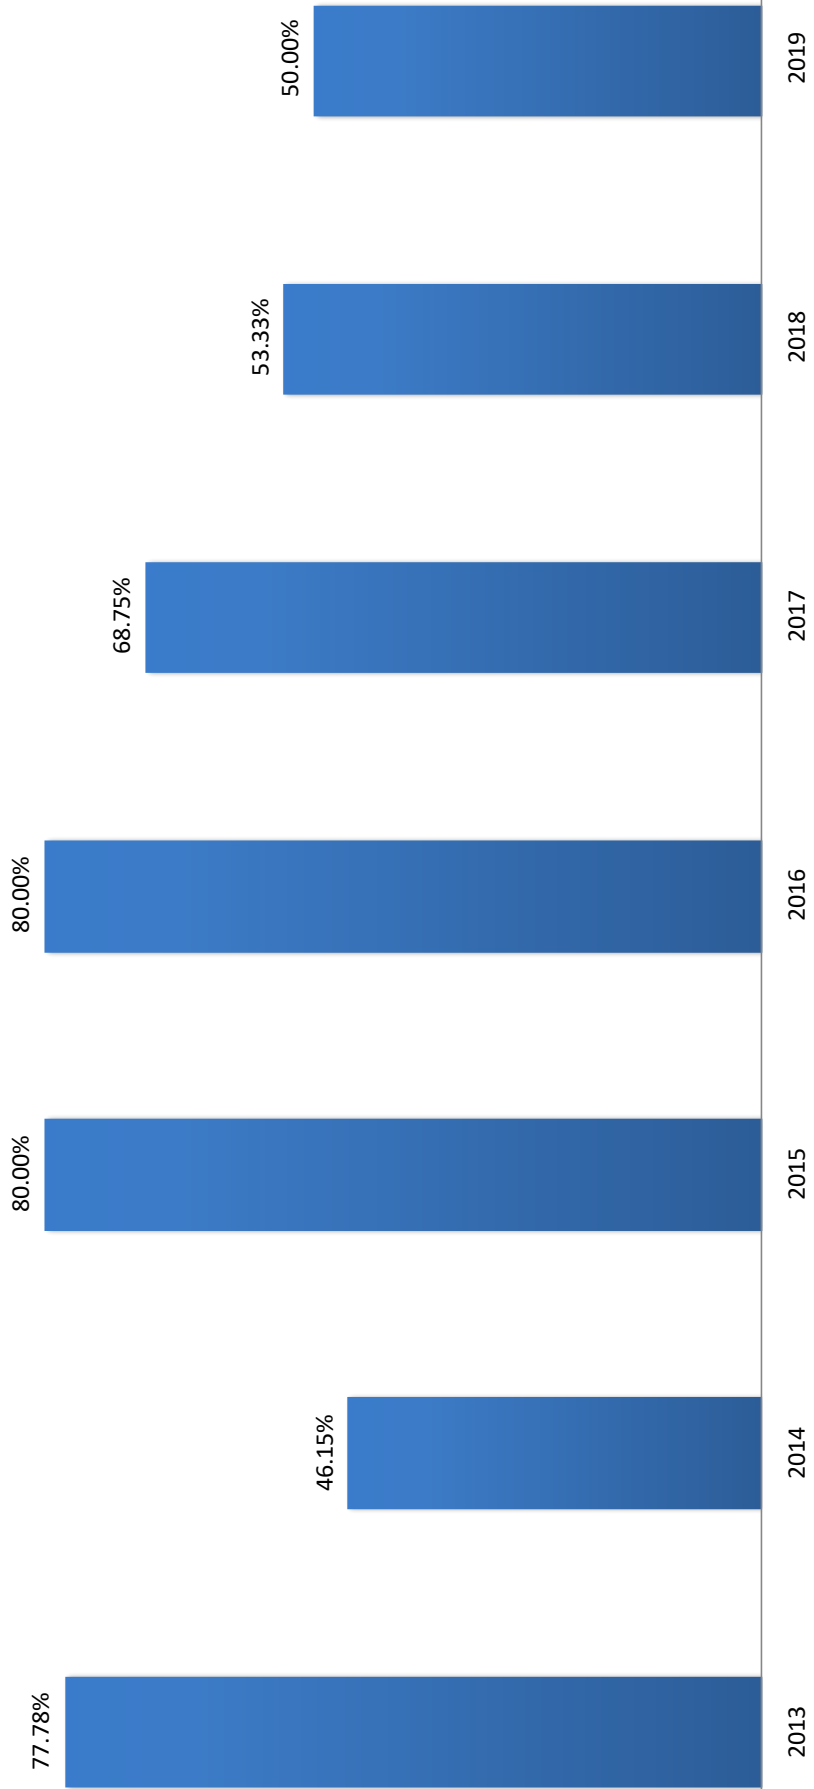

The Len Anderson Memorial Bluebird Trail

2019 Year End Stats

16	57	122	83	60
Total Nest Sites	Total Nest Attempts	Total Eggs	Total Young	Total Fledglings

Species Stats

Species	Total # of nest attempts	Total # of eggs	Total # of nestlings	Total # of fledglings	Nest attempts with at least one fledgling	Nesting success rate
Eastern Bluebird	16	56	37	28	8	50.00%
Tree Swallow	4	13	7	7	2	50.00%
House Wren	13	44	27	21	5	38.46%
Black-capped Chickadee	0	0	0	0	0	0.00%
<i>House Sparrow</i>	10	3	0	0	0	0.00%

Site Visits

Location	Visits	Visits 2018
Beeman Creek	20	15
Bike Path	35	25
Memorial Park	17	23
Peanut Line	17	16

Annual Bluebird Nesting Success Rate

■ Nesting success rate

Annual Bluebird Nesting Success Rate