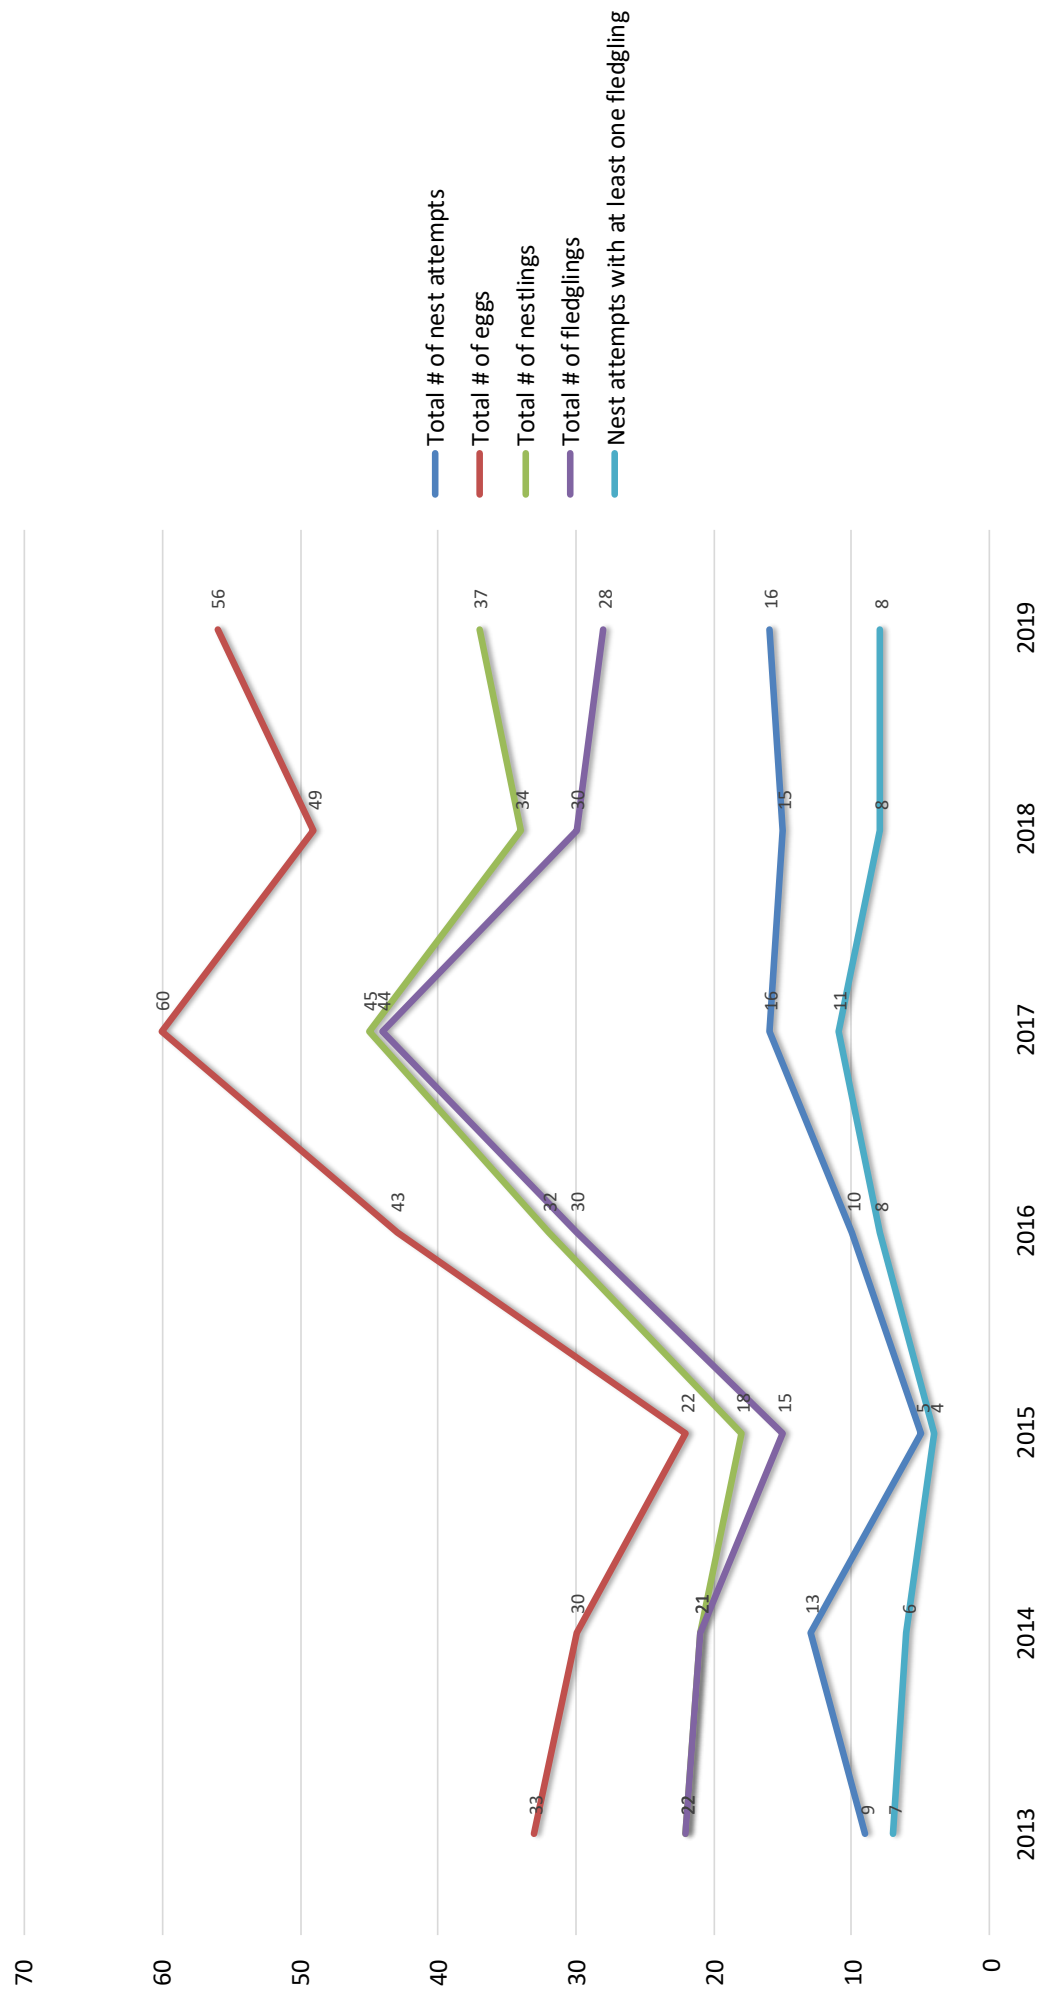

The Len Anderson Memorial Bluebird Trail

2019 Year End Stats

16	57	122	83	60
Total Nest Sites	Total Nest Attempts	Total Eggs	Total Young	Total Fledglings

Species Stats

Species	Total # of nest attempts	Total # of eggs	Total # of nestlings	Total # of fledglings	Nest attempts with at least one fledgling	Nesting success rate
Eastern Bluebird	16	56	37	28	8	50.00%
Tree Swallow	4	13	7	7	2	50.00%
House Wren	13	44	27	21	5	38.46%
Black-capped Chickadee	0	0	0	0	0	0.00%
<i>House Sparrow</i>	10	3	0	0	0	0.00%

Site Visits

Location	Visits	Visits 2018
Beeman Creek	20	15
Bike Path	35	25
Memorial Park	17	23
Peanut Line	17	16

Annual Bluebird Nesting Success Rate

■ Nesting success rate

Annual Bluebird Nesting Success Rate

■ Nesting success rate — Linear (Nesting success rate)

Annual Bluebird Nesting Data

■ 2013 ■ 2014 ■ 2015 ■ 2016 ■ 2017 ■ 2018 ■ 2019

Annual Bluebird Nesting Data

Visits To Nestboxes Per Year