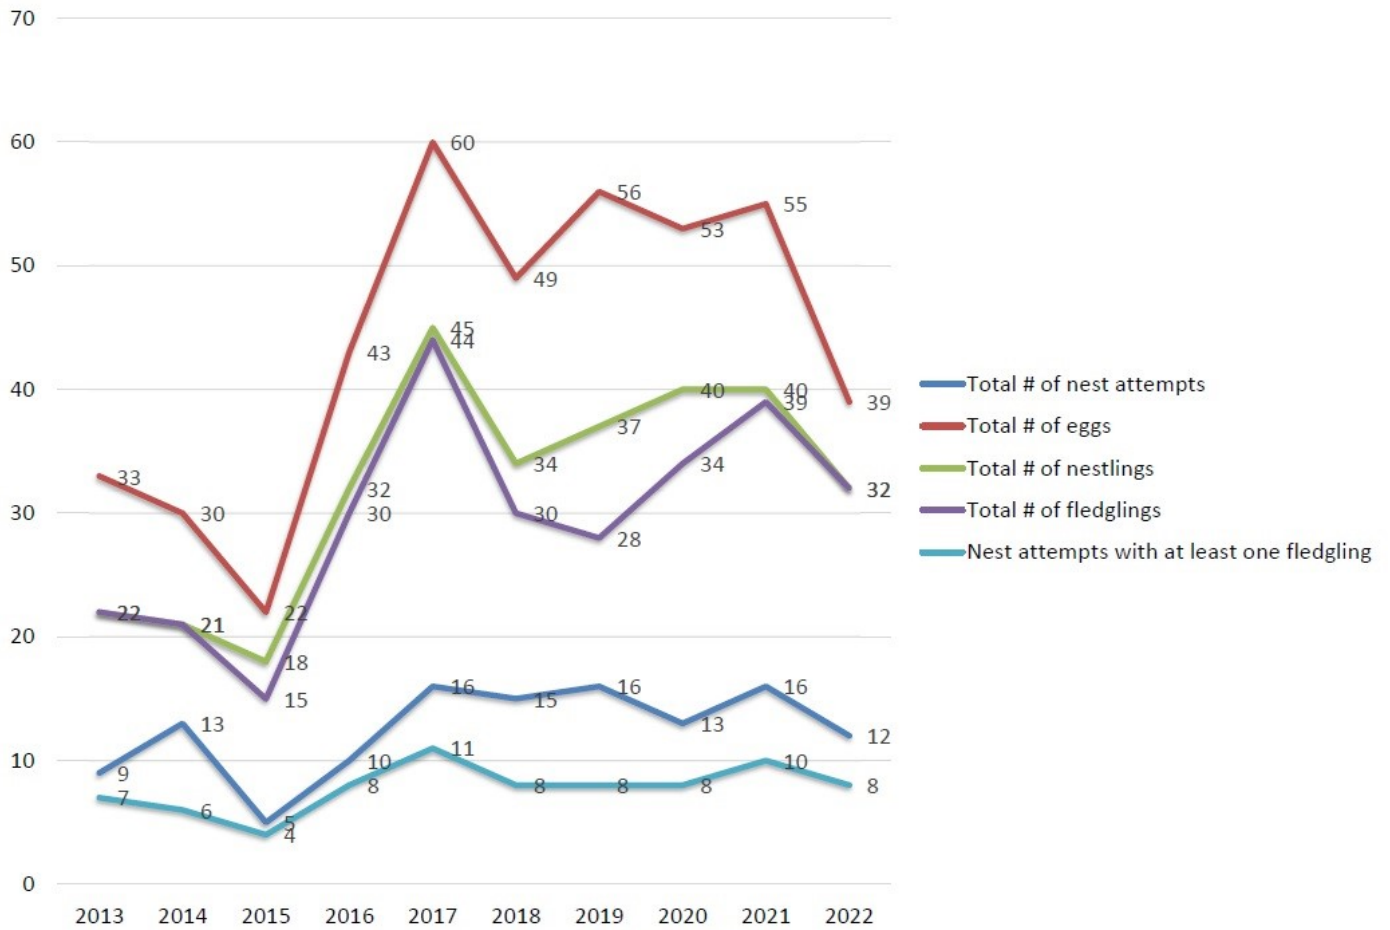

EC Annual Bluebird Nesting Data

*Graphs only represent Erie County due to limited trending data from Niagara County.