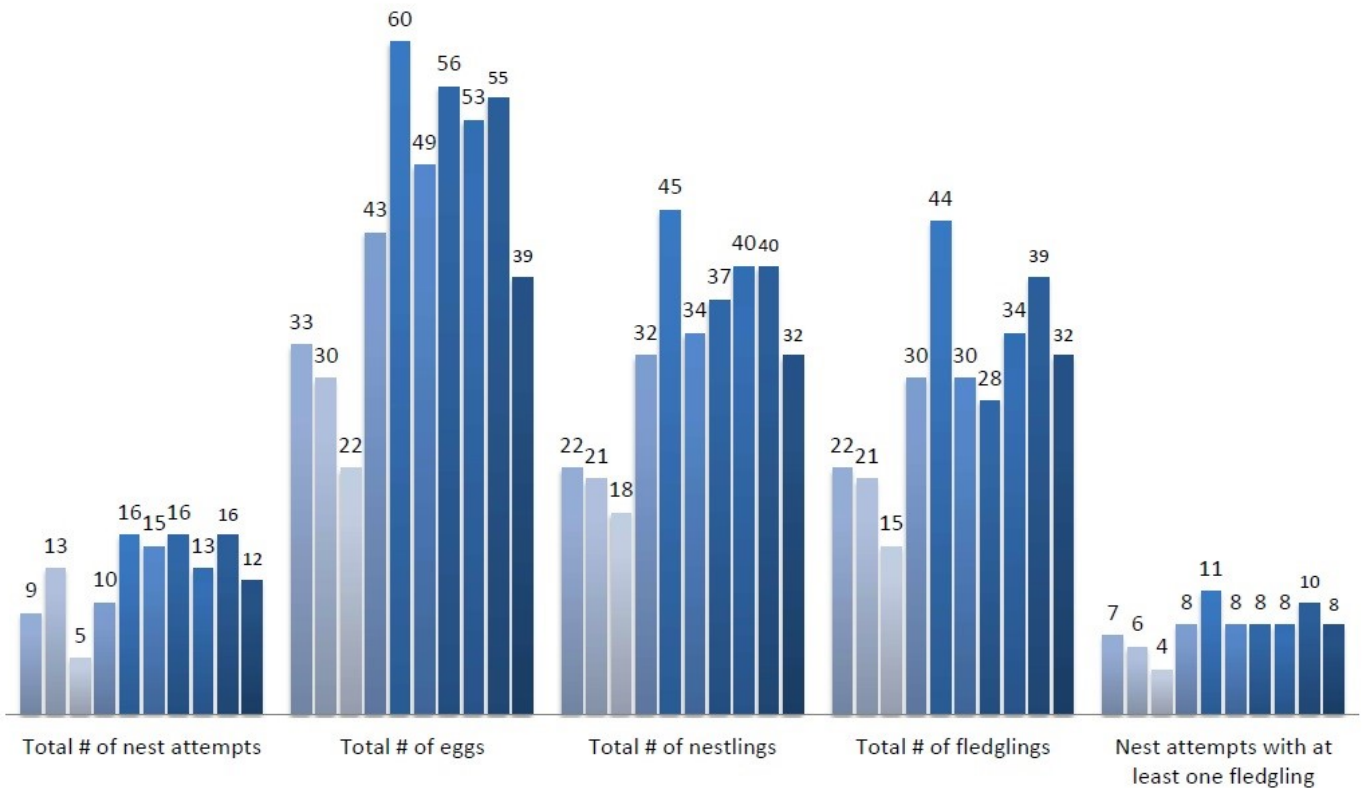

## Species Stats

Species	Total # of nest attempts	Total # of eggs	Total # of nestlings	Total # of fledglings	Nest attempts with at least one fledgling	Nesting success rate
Eastern Bluebird	35	122	71	71	17	48.57%
Tree Swallow	19	52	38	32	8	42.11%
House Wren	17	55	40	35	8	47.06%
Black-capped Chickadee	2	1	0	0	0	0.00%
<i>House Sparrow</i>	71	91	0	0	0	0.00%

## Site Visits

Location	Visits	Visits 2021
Beeman Creek	14	15
Bike Path	35	34
Memorial Park	19	21
Peanut Line	14	15
Niagara Co. Golf Course*	20	20

## EC Annual Bluebird Nesting Success Rate

■ Nesting success rate — Linear (Nesting success rate)

## EC Annual Bluebird Nesting Data

■ 2013 ■ 2014 ■ 2015 ■ 2016 ■ 2017 ■ 2018 ■ 2019 ■ 2020 ■ 2021 ■ 2022