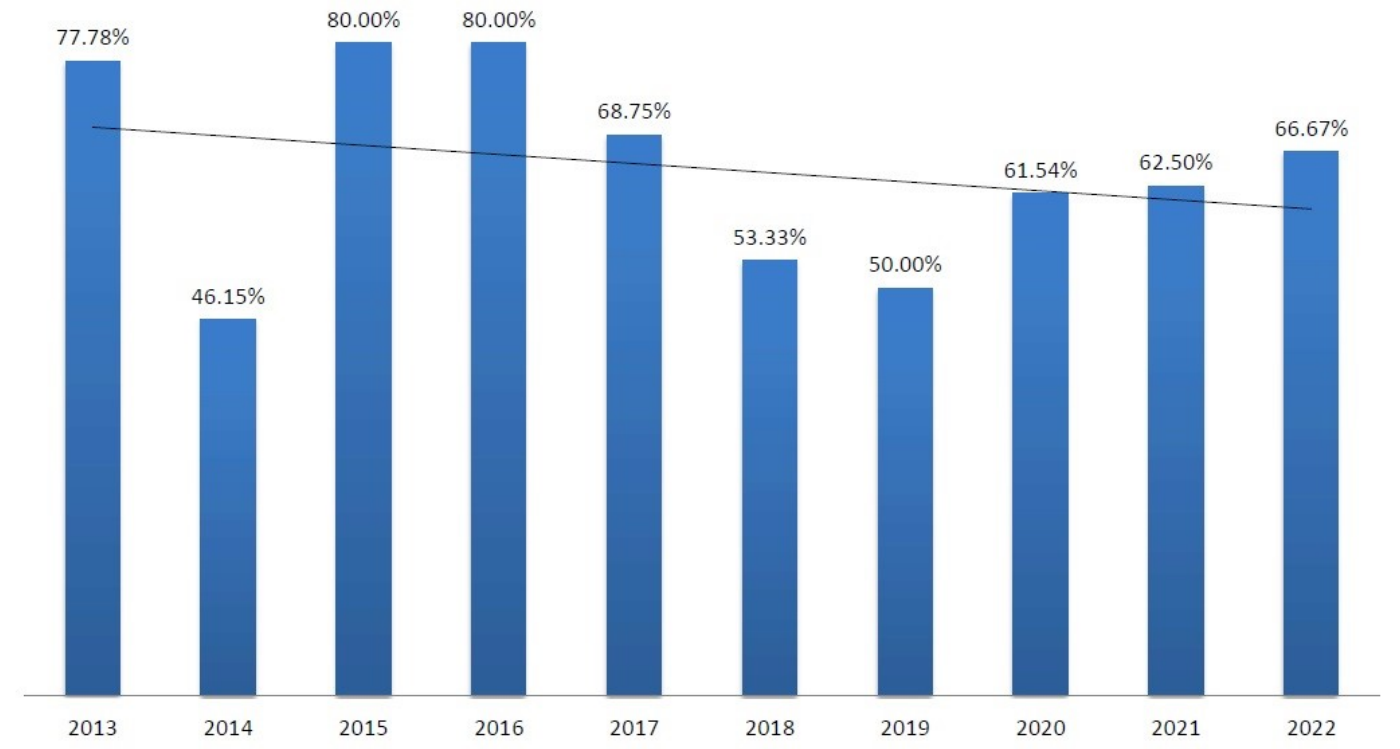

EC Annual Bluebird Nesting Success Rate

■ Nesting success rate — Linear (Nesting success rate)

EC Annual Bluebird Nesting Data

■ 2013 ■ 2014 ■ 2015 ■ 2016 ■ 2017 ■ 2018 ■ 2019 ■ 2020 ■ 2021 ■ 2022