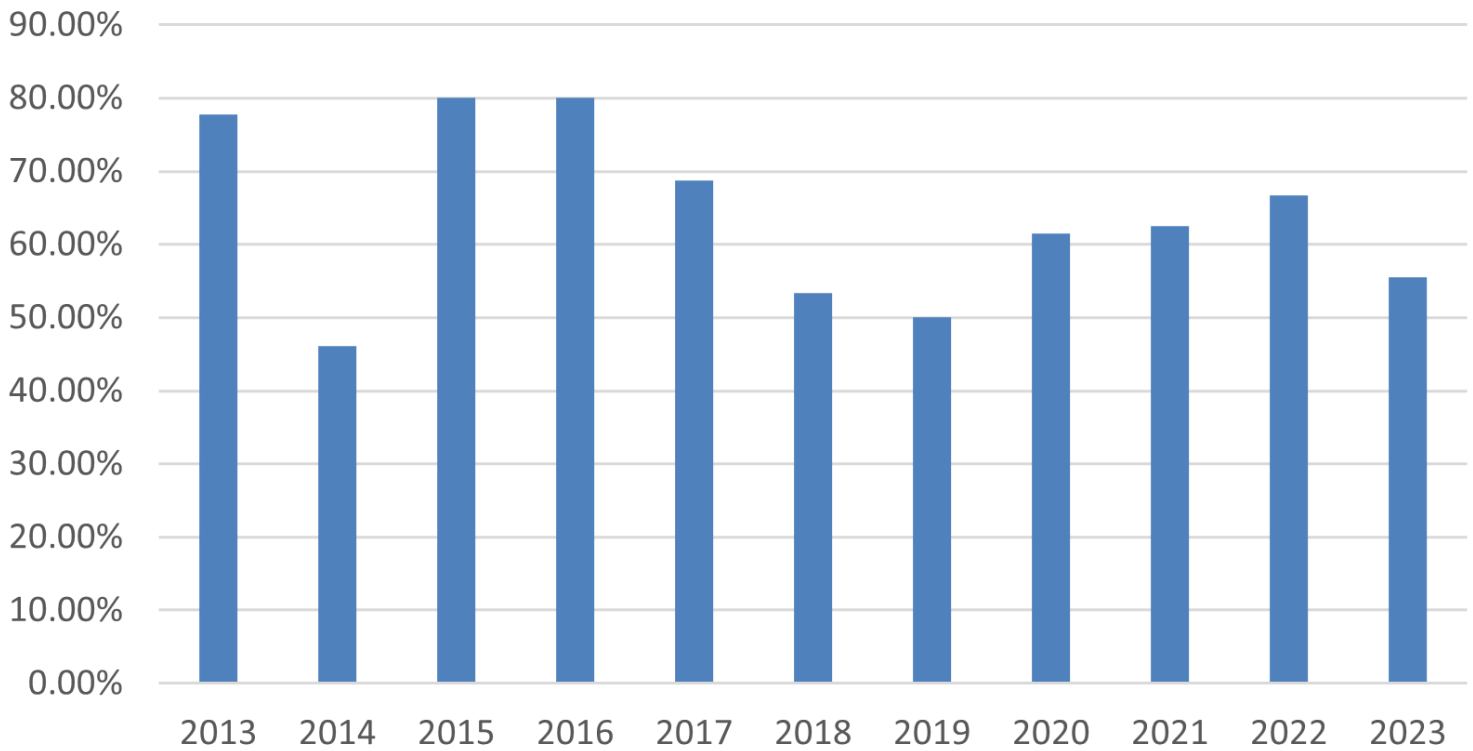

Annual Bluebird Nesting Success Rate - Erie