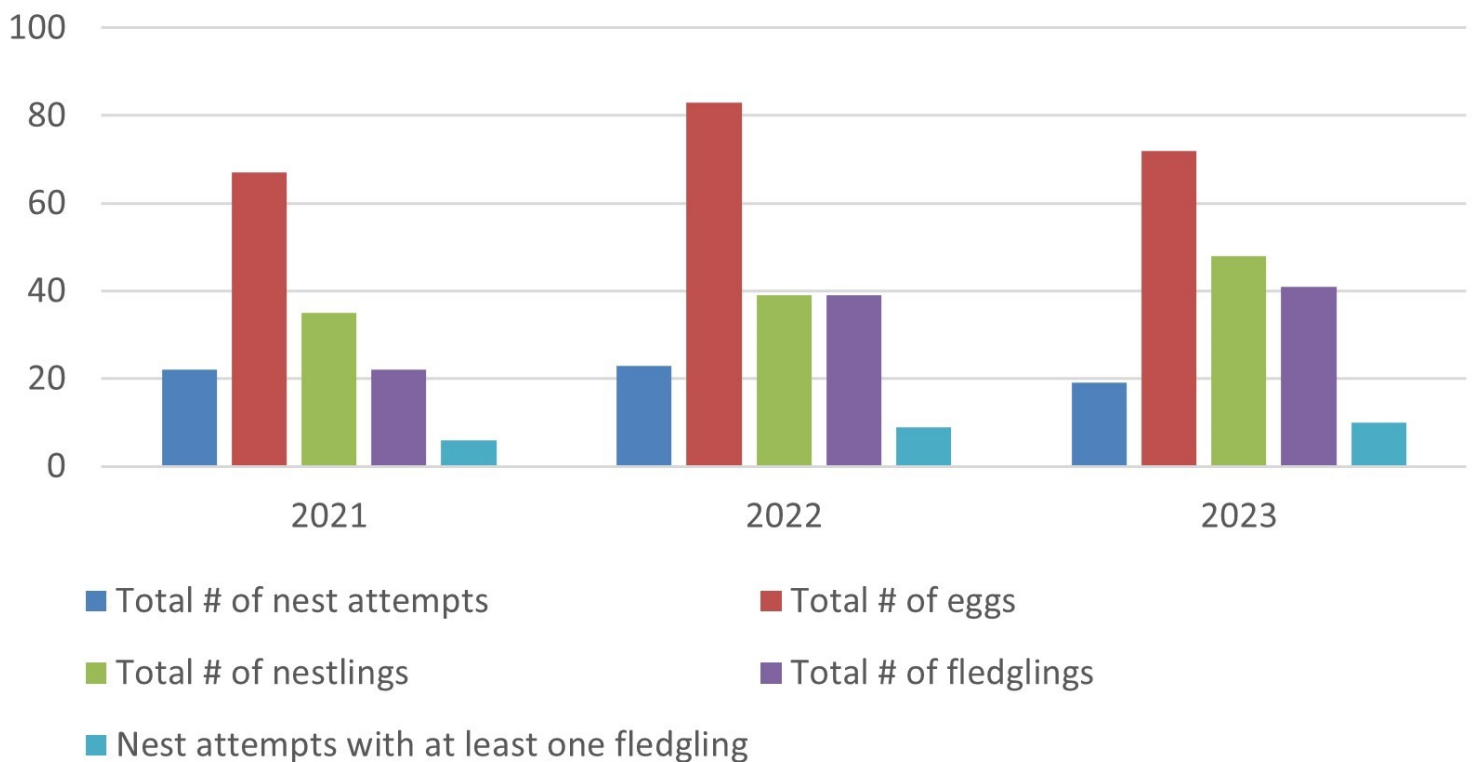

Annual Bluebird Nesting Data - Niagara

Nesting success rate is the percentage of nest attempts with at least one fledgling out of the total number of nest attempts.