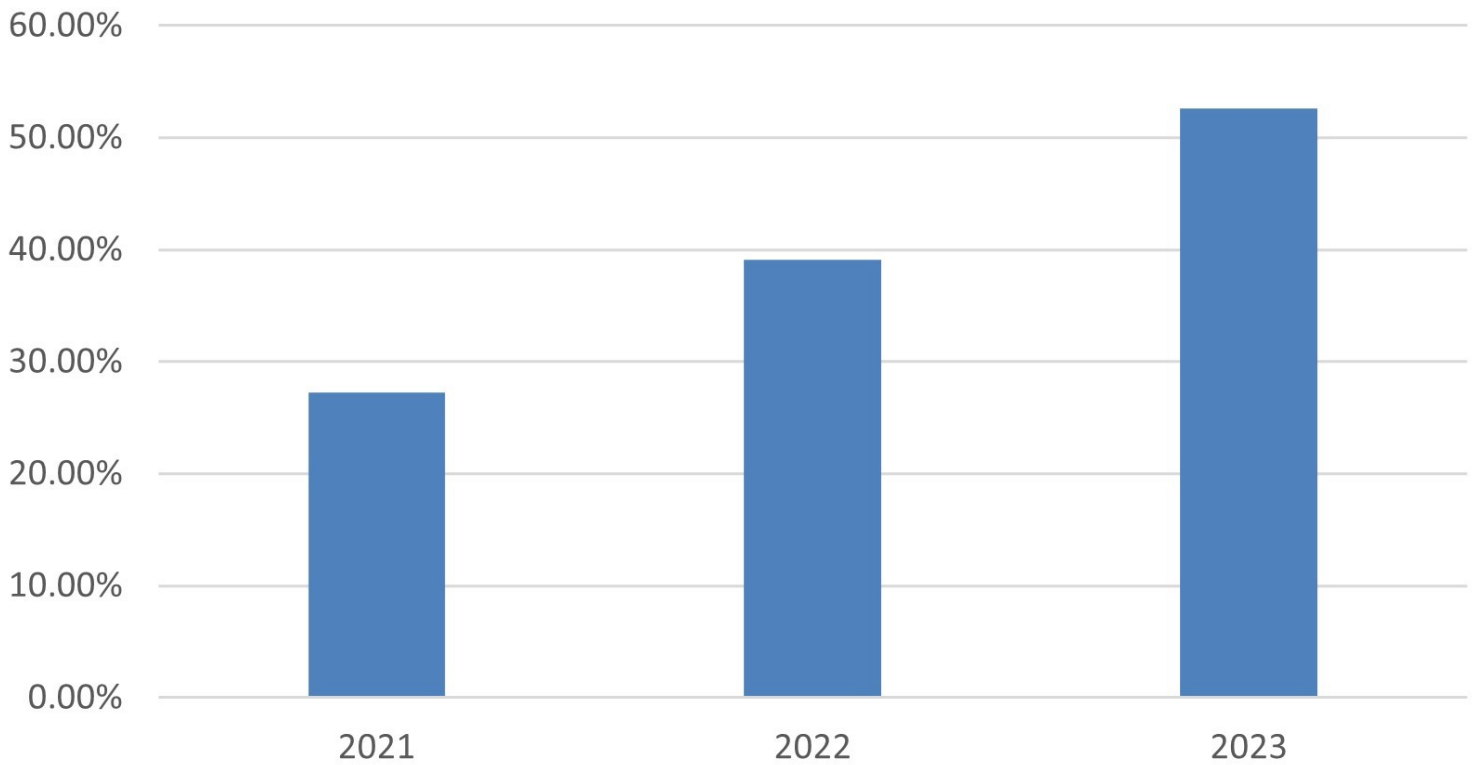

Annual Bluebird Nesting Success Rate - Niagara