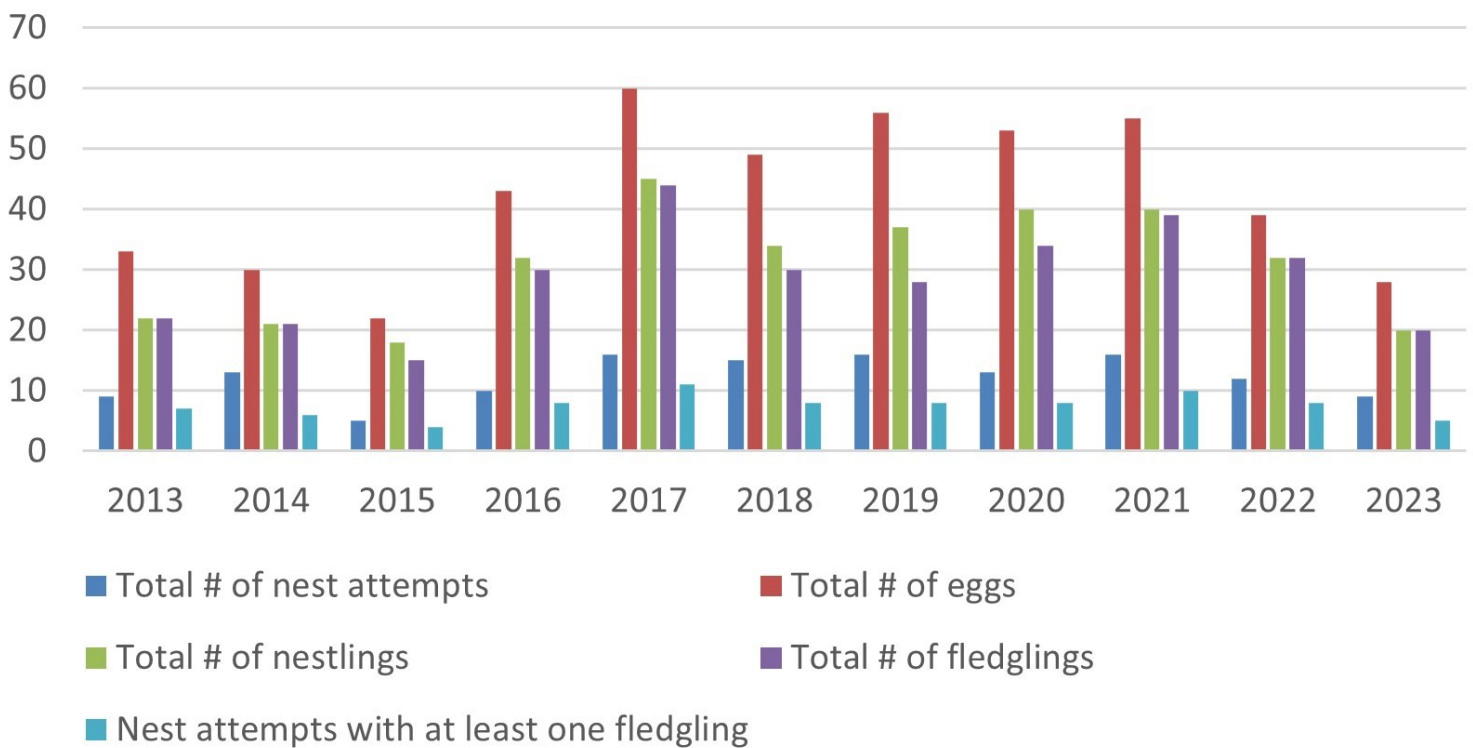

Annual Bluebird Nesting Data - Erie

Nesting success rate is the percentage of nest attempts with at least one fledgling out of the total number of nest attempts.