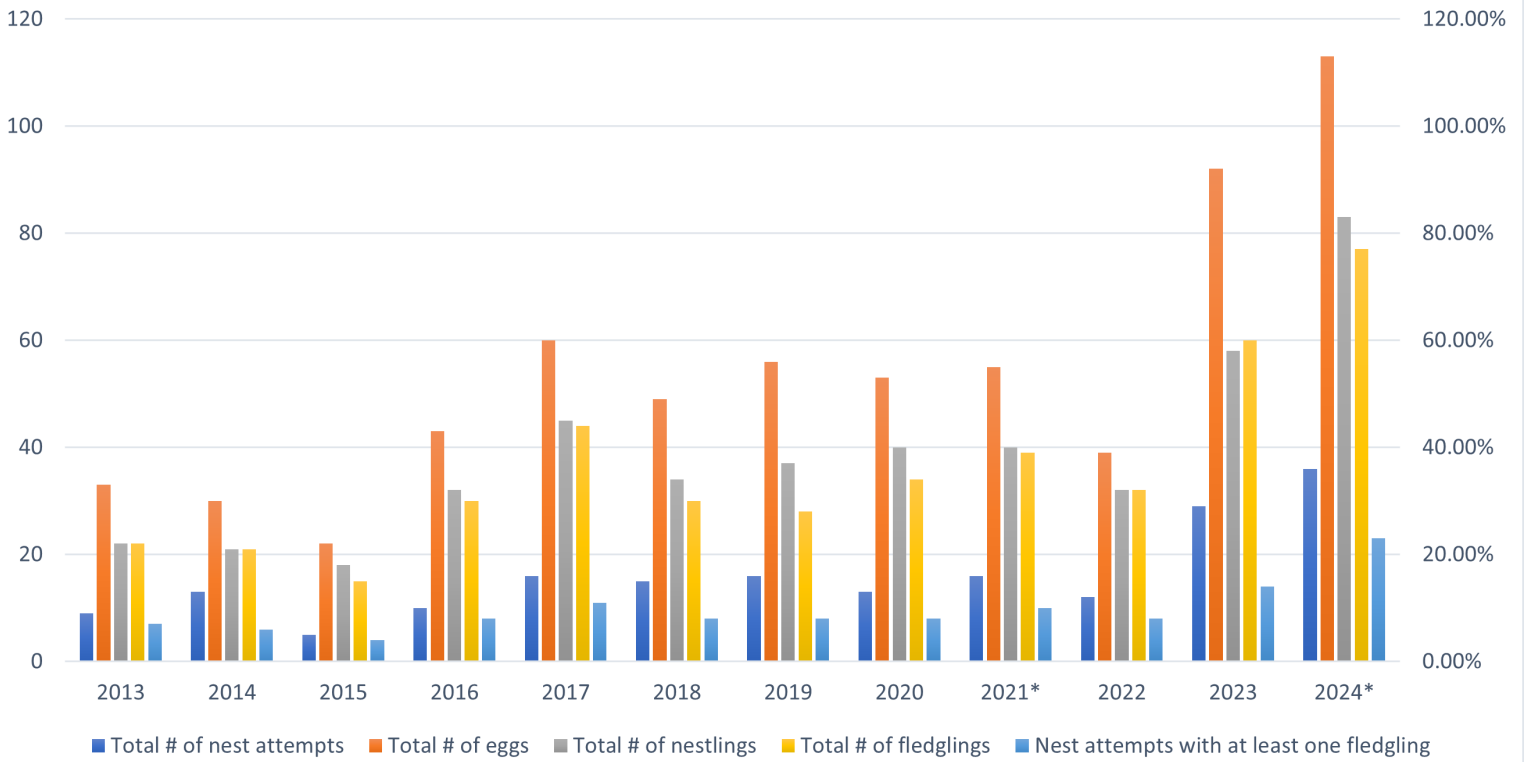

*New site location with four nestboxes installed in 2024.

Annual Bluebird Nesting Data - Erie Co.

Annual Bluebird Nesting Success Rate - Erie Co.

Nesting success rate is the percentage of nest attempts with at least one fledgling out of the total number of nest attempts.

*New site location with four nestboxes installed in 2024.

Annual Bluebird Nesting Data - Niagara Co.

Annual Bluebird Nesting Success Rate - Niagara Co.

Nesting success rate is the percentage of nest attempts with at least one fledgling out of the total number of nest attempts.

Annual Bluebird Nesting Data - All Counties

Annual Bluebird Nesting Success Rate - All Counties

Nesting success rate is the percentage of nest attempts with at least one fledgling out of the total number of nest attempts.