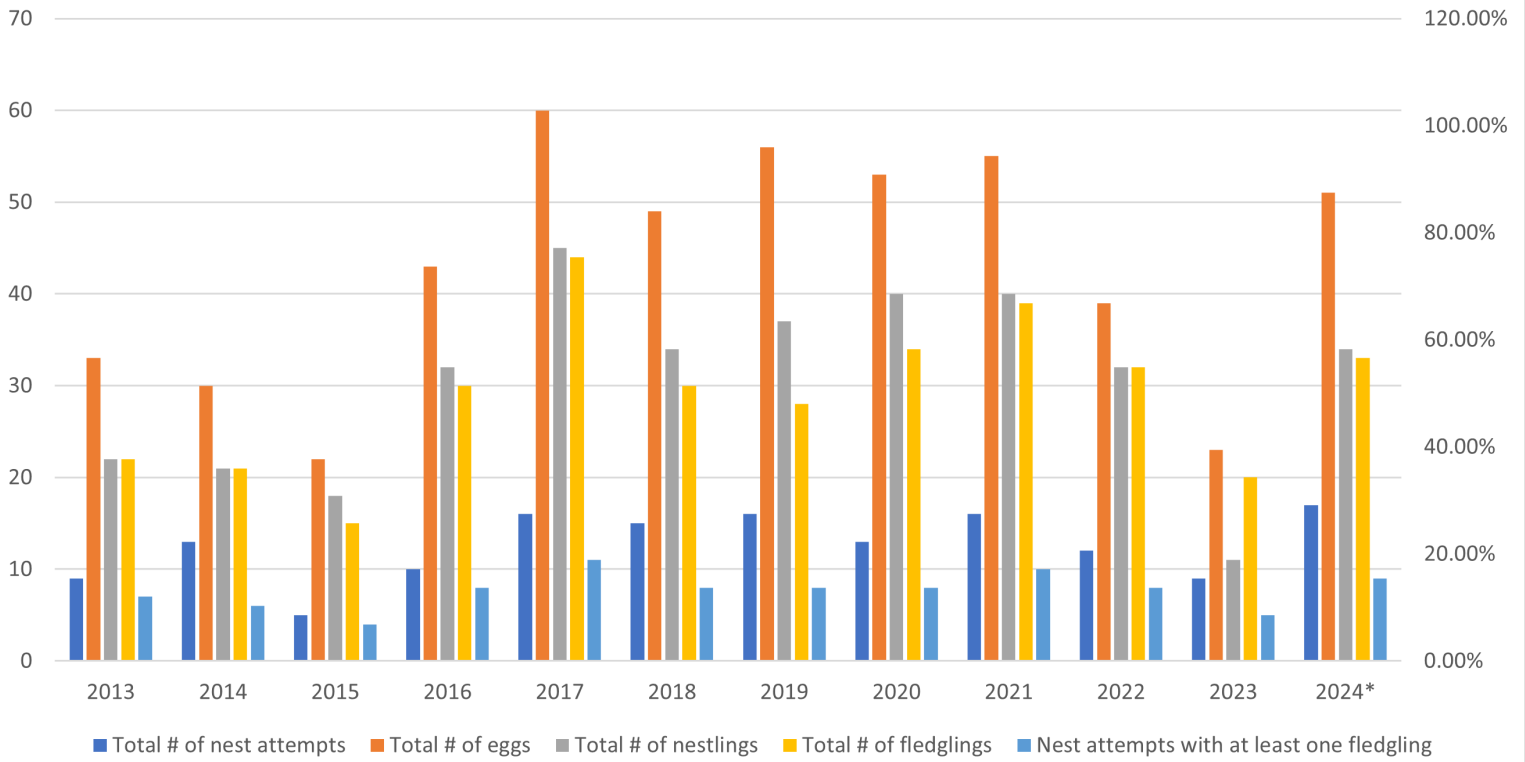

*New site location with four nestboxes installed in 2024.

The Len Anderson Memorial Bluebird Trail

2024 Year End Stats All Sites

44	100	317	222	197
Total Nest Sites	Total Nest Attempts	Total Eggs	Total Young	Total Fledglings

Species Stats

Species	Total # of nest attempts	Total # of eggs	Total # of nestlings	Total # of fledglings	Nest attempts with at least one fledgling	Nesting success rate
Eastern Bluebird	36	113	83	77	23	63.89%
Tree Swallow	19	87	71	60	13	68.42%
House Wren	17	80	60	52	10	58.82%
Black-capped Chickadee	2	8	8	8	1	50.00%
<i>House Sparrow</i>	26	29	0	0	0	0.00%

*New site location with four nestboxes installed in 2024.

Annual Bluebird Nesting Data - Erie Co.

Annual Bluebird Nesting Success Rate - Erie Co.

Nesting success rate is the percentage of nest attempts with at least one fledgling out of the total number of nest attempts.