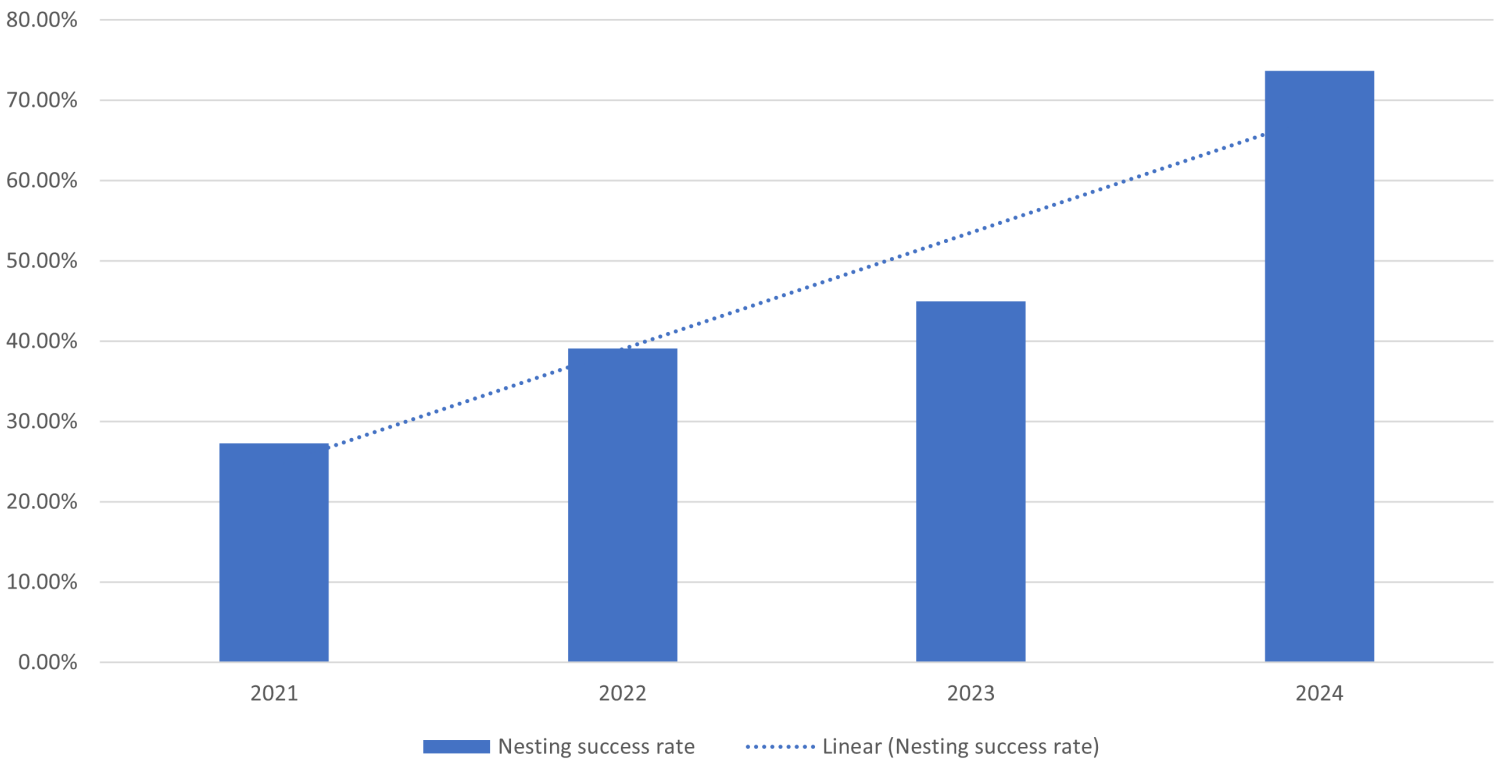

*New site location with four nestboxes installed in 2024.

Annual Bluebird Nesting Data - Erie Co.

Annual Bluebird Nesting Success Rate - Erie Co.

Nesting success rate is the percentage of nest attempts with at least one fledgling out of the total number of nest attempts.

*New site location with four nestboxes installed in 2024.

Annual Bluebird Nesting Data - Niagara Co.

Annual Bluebird Nesting Success Rate - Niagara Co.

Nesting success rate is the percentage of nest attempts with at least one fledgling out of the total number of nest attempts.