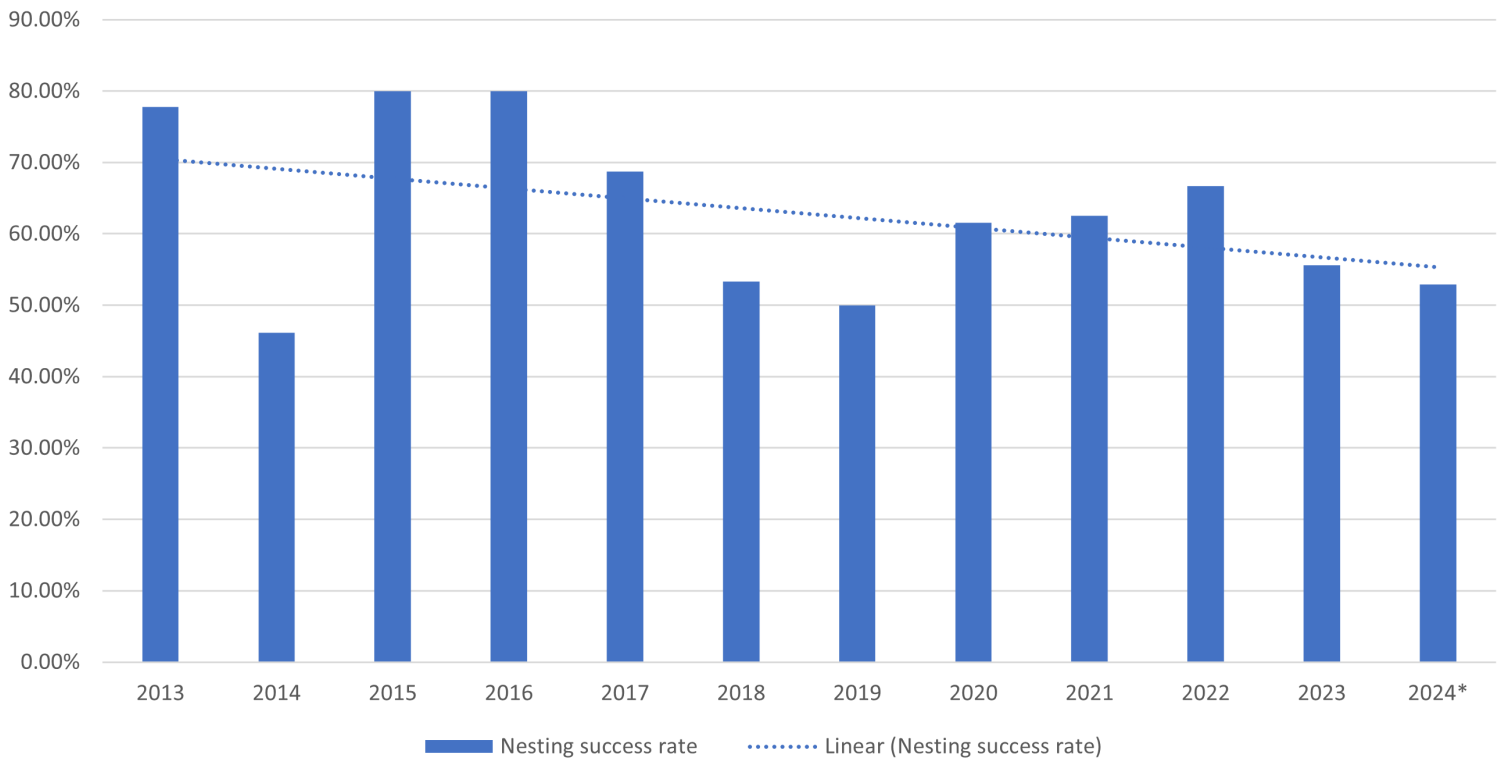

Species Stats

Species	Total # of nest attempts	Total # of eggs	Total # of nestlings	Total # of fledglings	Nest attempts with at least one fledgling	Nesting success rate
Eastern Bluebird	36	113	83	77	23	63.89%
Tree Swallow	19	87	71	60	13	68.42%
House Wren	17	80	60	52	10	58.82%
Black-capped Chickadee	2	8	8	8	1	50.00%
<i>House Sparrow</i>	26	29	0	0	0	0.00%

Site Visits

County	Location	Visits	Visits 2023
Erie	Beeman Creek	18	18
Erie	Clarence Nature Center*	29	NA
Erie	Memorial Park	19	19
Erie	Peanut Line	18	18
Niagara	Niagara Co. Golf Course	23	23
Erie	Westshore Bike Path	37	35

*New site location with four nestboxes installed in 2024.

Annual Bluebird Nesting Data - Erie Co.

Annual Bluebird Nesting Success Rate - Erie Co.

Nesting success rate is the percentage of nest attempts with at least one fledgling out of the total number of nest attempts.