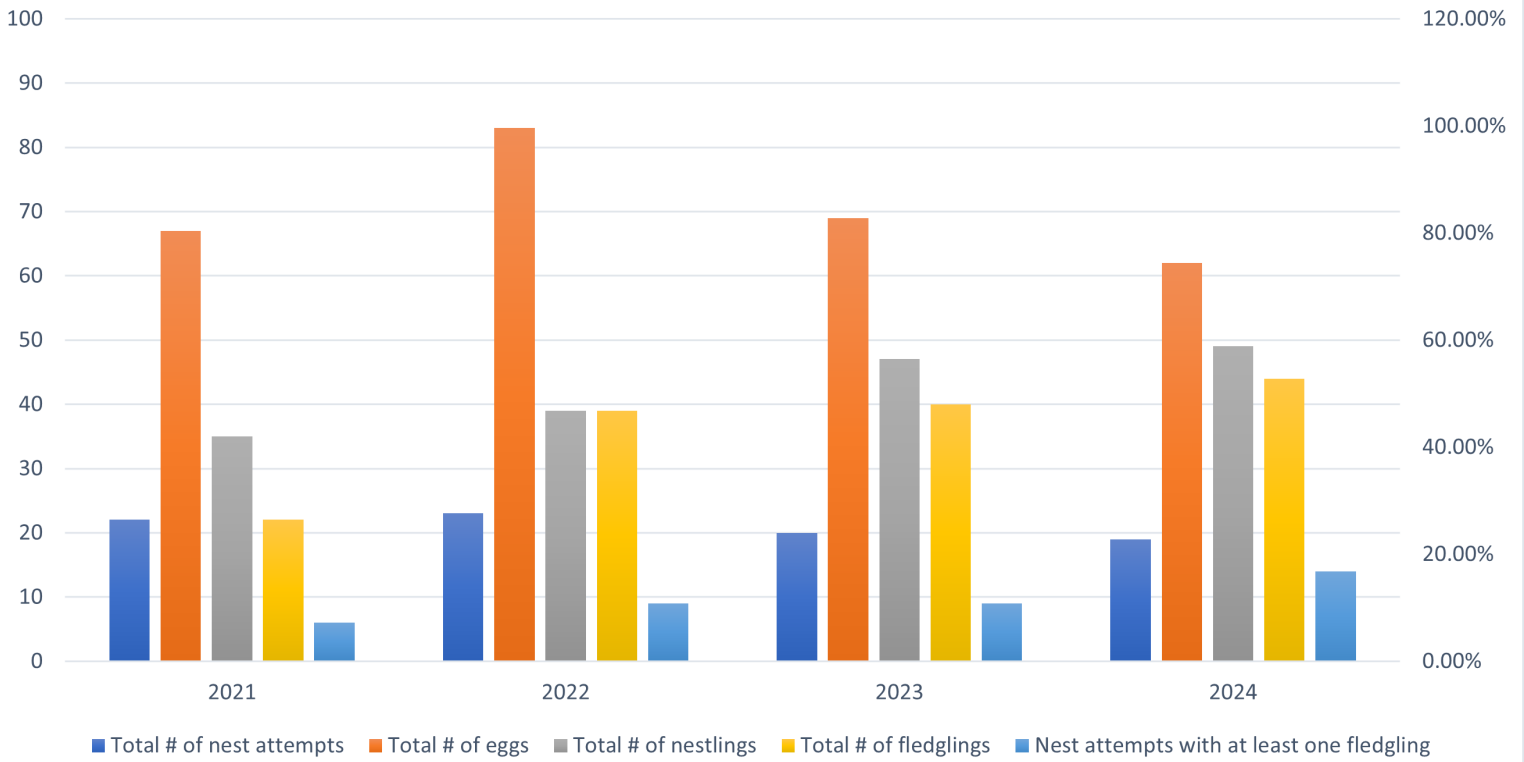

Species Stats

Species	Total # of nest attempts	Total # of eggs	Total # of nestlings	Total # of fledglings	Nest attempts with at least one fledgling	Nesting success rate
Eastern Bluebird	36	113	83	77	23	63.89%
Tree Swallow	19	87	71	60	13	68.42%
House Wren	17	80	60	52	10	58.82%
Black-capped Chickadee	2	8	8	8	1	50.00%
<i>House Sparrow</i>	26	29	0	0	0	0.00%

*New site location with four nestboxes installed in 2024.

Annual Bluebird Nesting Data - Erie Co.

Annual Bluebird Nesting Success Rate - Erie Co.

Nesting success rate is the percentage of nest attempts with at least one fledgling out of the total number of nest attempts.

*New site location with four nestboxes installed in 2024.

Annual Bluebird Nesting Data - Niagara Co.

Annual Bluebird Nesting Success Rate - Niagara Co.

Nesting success rate is the percentage of nest attempts with at least one fledgling out of the total number of nest attempts.