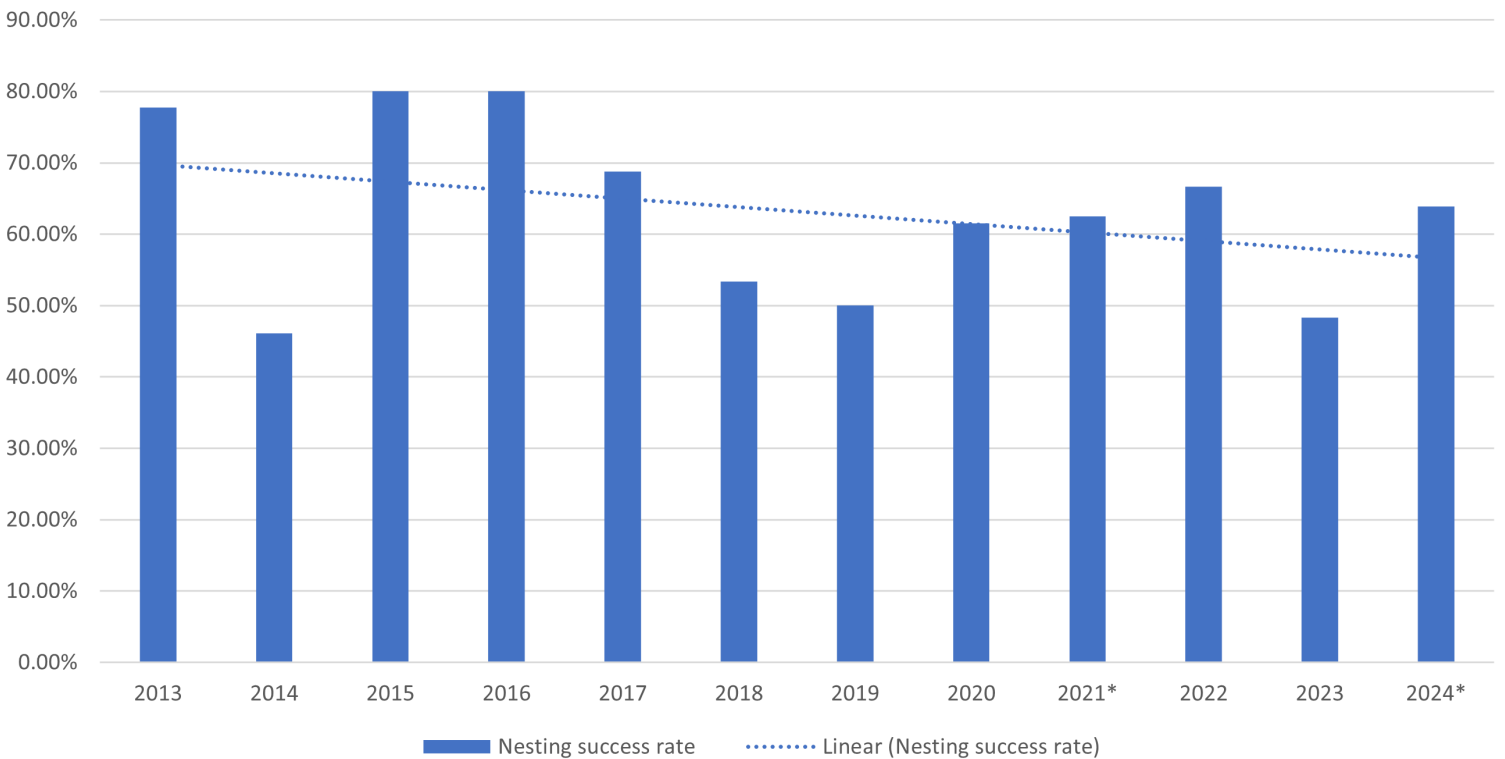

Annual Bluebird Nesting Success Rate - All Counties

Nesting success rate is the percentage of nest attempts with at least one fledgling out of the total number of nest attempts.

*New site locations added to trail: 24 nest boxes installed in Niagara Co. in 2021 and 4 nest boxes installed in Erie Co. in 2024.

The trail aided in the fledging of 432 Eastern Bluebirds since its inception in 2013.